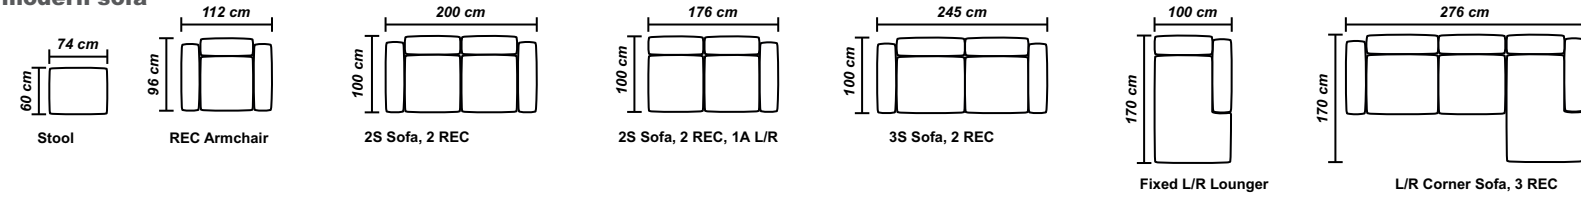

AMSTERDAM

modern sofa