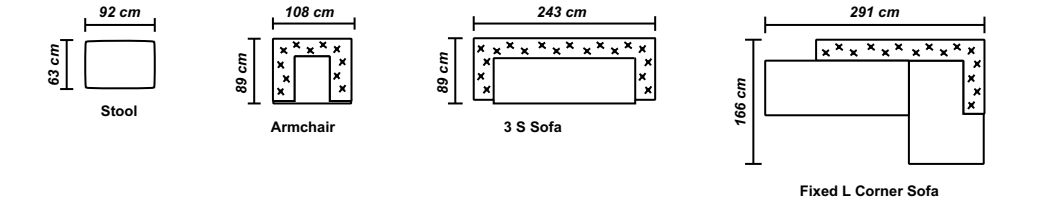

GALLA CHESTER

modern sofa

NEW YORK

modern sofa