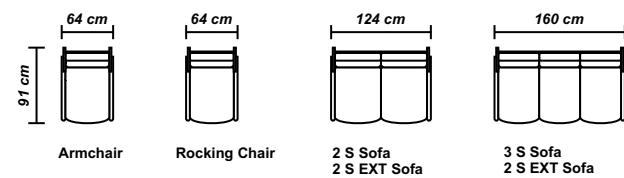

ROMA

classic sofa