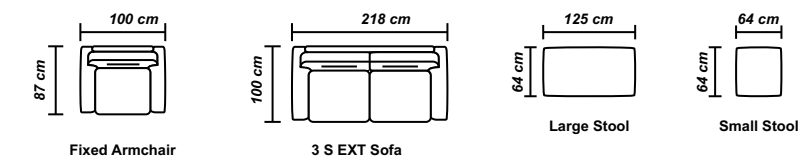

STOCKHOLM

modern sofa