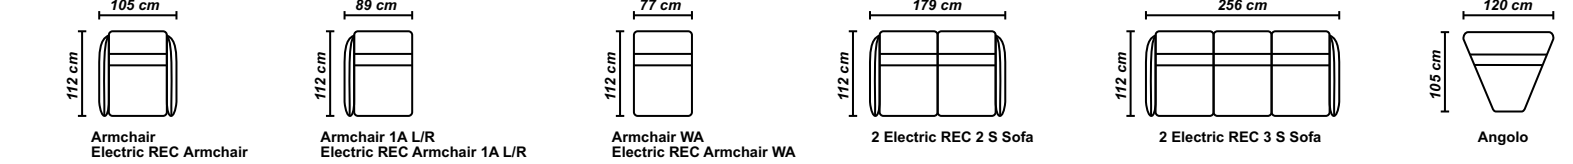

RIO

modern sofa