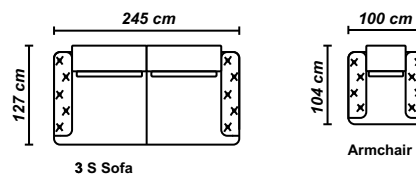

GALLA CHESTER

modern sofa