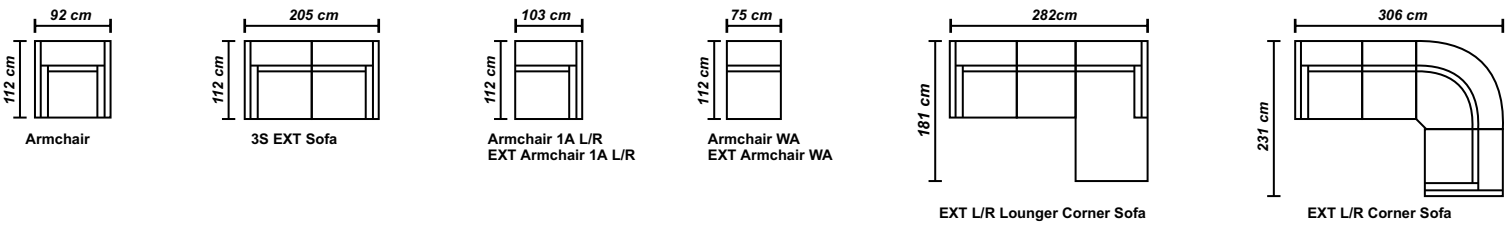

MANDRA

modern sofa

MIAMI

modern sofa

OXFORD

modern sofa