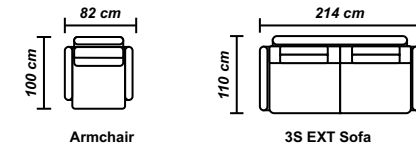

MIAMI

modern sofa