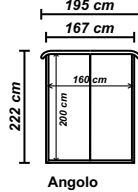

Torino Chair	Paris Bar Chair	Nisa Chair
Depth 66 cm	Depth 70 cm	Depth 55 cm
Width 41 cm	Width 44 cm	Width 44 cm
Height 102 cm	Height 112 cm	Height 83 cm
Seat Height 47 cm	Seat Height 75 cm	Seat Height 47 cm

modern sofa

DAMASC CHESTER

modern bed

London Stool
Length 35/65 cm
Width 35/65 cm
Height 40 cm

Monte Carlo Stool
Length 80/89 cm
Width 67/67 cm
Height 50 cm

Cupidon Stool
Length 40 cm
Width 35 cm
Height 40 cm