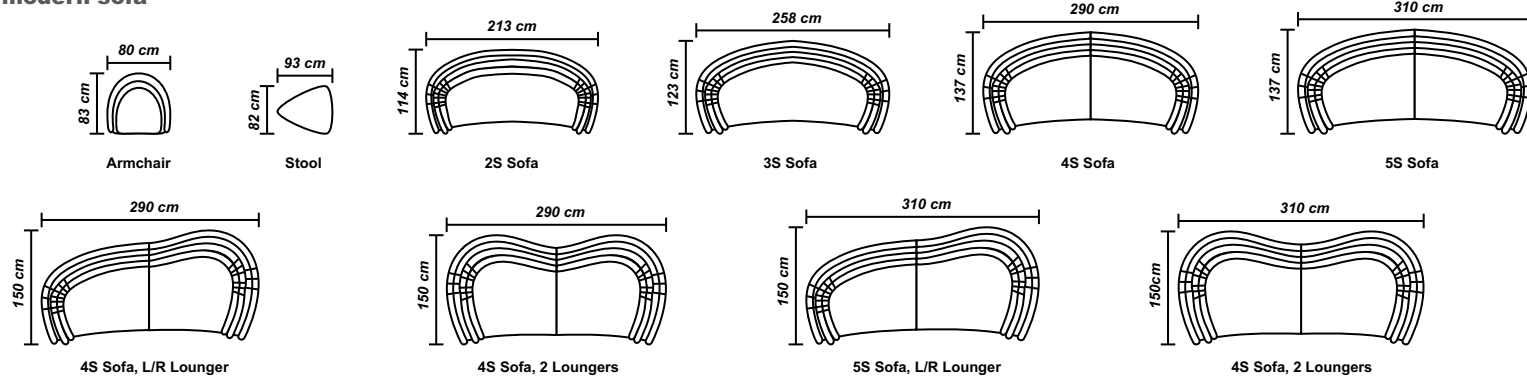

HAVANA

modern sofa