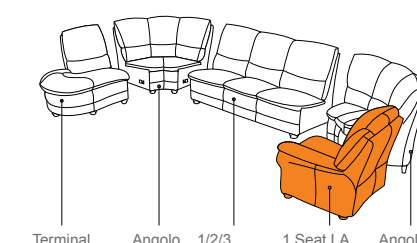

Naming of the elements' orientation (left / right) is based on a sitting position.

MILANO
modern sofa

Corner Sofa	3 Seats	2 Seats	Armchair
Length 295 cm	Length 205 cm	Length 160 cm	Length 100 cm
Width 220/90 cm	Width 90 cm	Width 90 cm	Width 90 cm
Height 90 cm	Height 90 cm	Height 90 cm	Height 90 cm
Extended 295/230 cm	Extended 205/230 cm	Extended 160/230 cm	Recliner 105/160 cm

mobiladalin
enjoy living