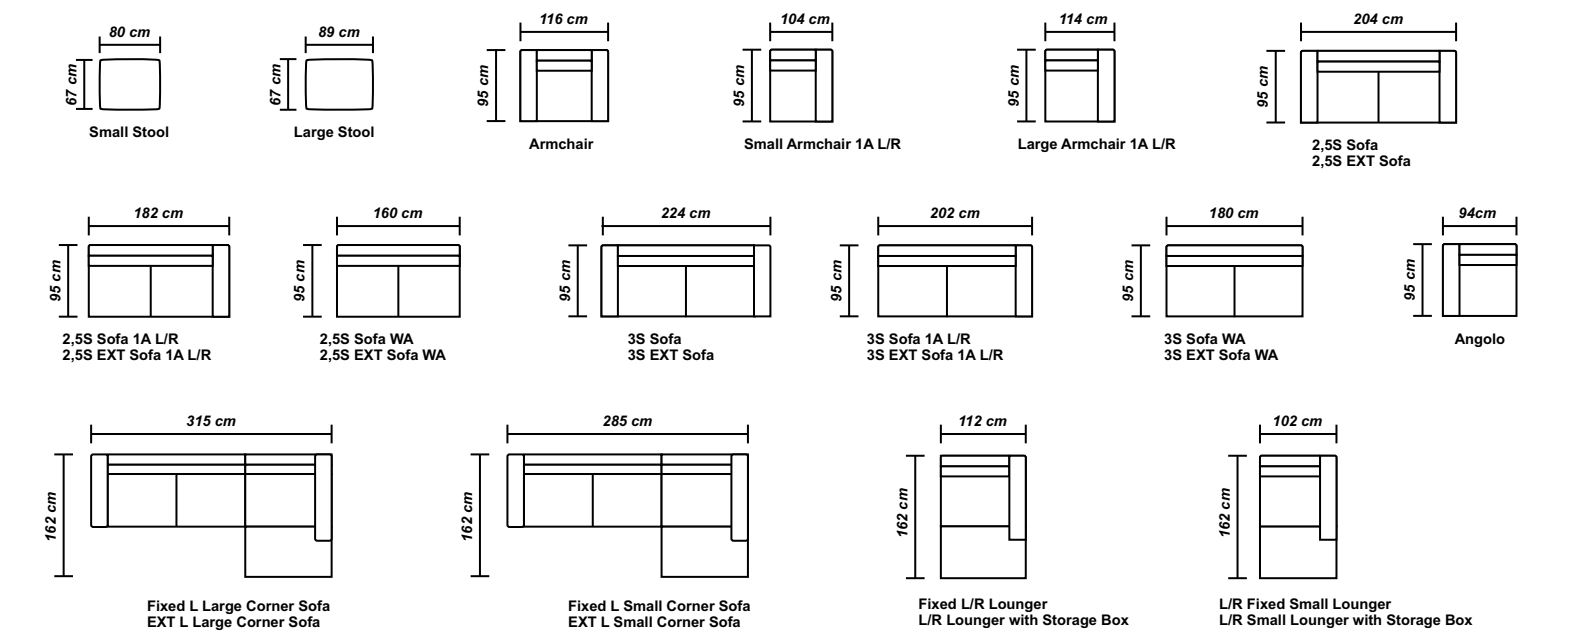

MONTE CARLO

modern sofa