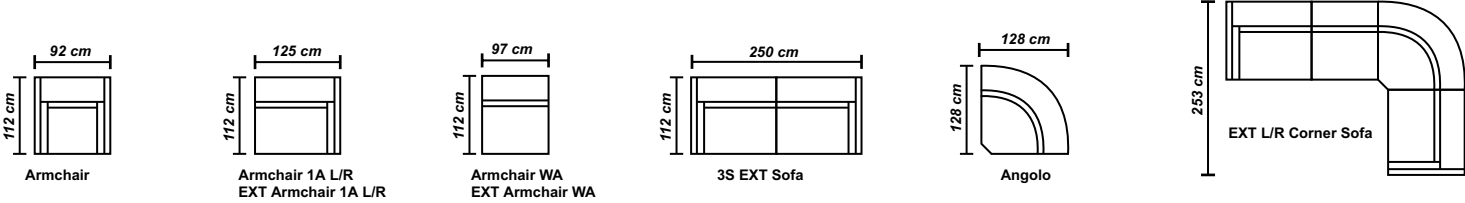

BRITANNIA

modern sofa