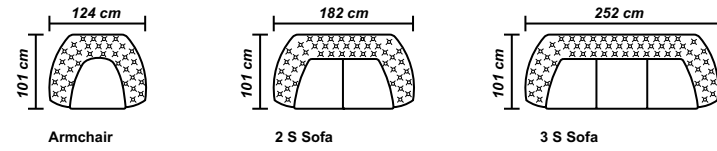

MANDRA

modern sofa