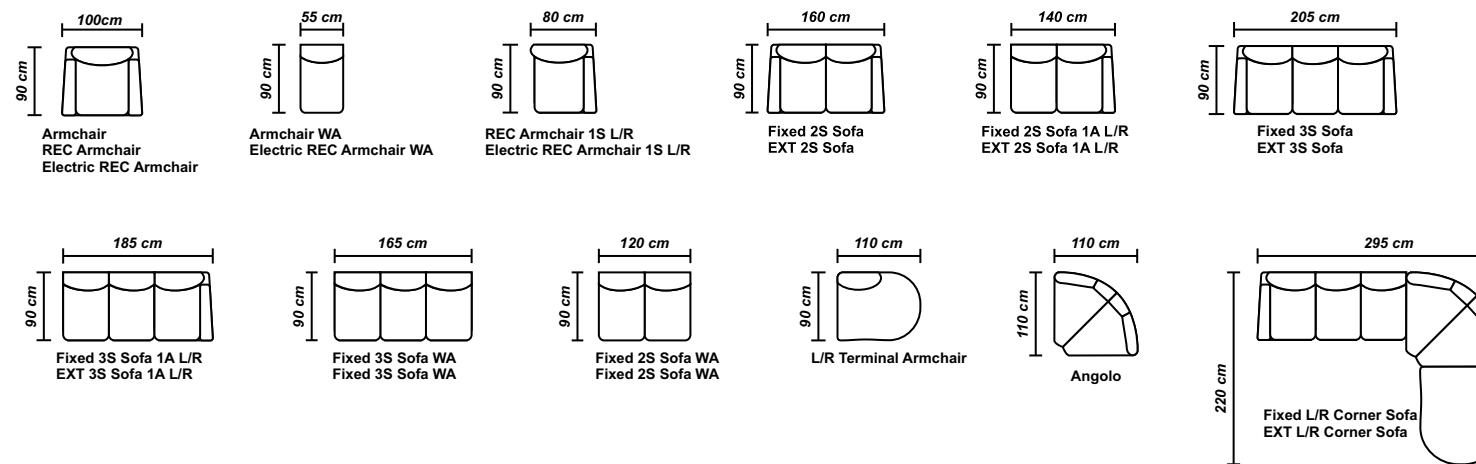

IBIZA

modern sofa

DAMASC CHESTER

modern bed