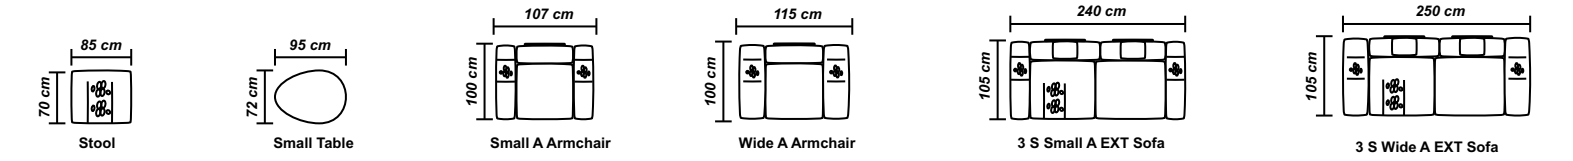

PRAGA / BUCOVINA

modern sofa