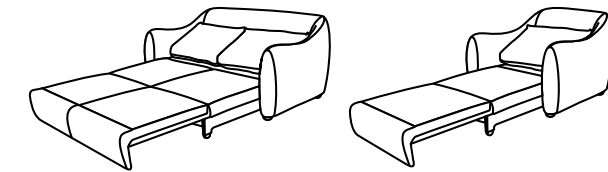

**SOPHISTICATED,
YET PRACTICAL**

Ibiza Sofa and Armchair

A pleasant surprise by its effectively small size, rounded edges and functional traits, Ibiza lends itself perfectly in a smaller setting. Ideal for guests rooms and living rooms, it breathes a fresh and inviting air into your home.

The structure is made of solid beech wood and chipboards. The comfort is provided by the medium density HR (high resilience) foam of the seat and back cushions and by the decorative silicone fiber pillows.

MobilaDalin offers a wide range of upholstery materials: fabrics, natural leather and faux leather. The manufacturer's recommendation is for a fabric upholstery. However, a fully customizable choice of the upholstery materials is provided for by the configurator available at www.mobiladalin.ro, for each product.

Notes:

Partial slipcover feature: back cushions.
Both the sofa and the armchair are extendable.
The extension is suitable for occasional sleeping.